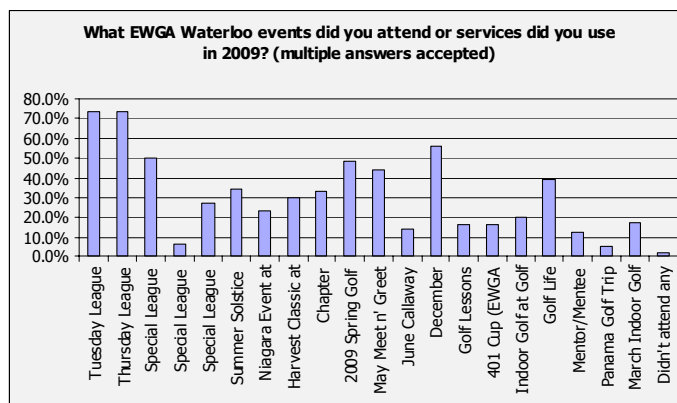

Highlights of EWGA Survey

Sixty-four ladies responded to the EWGA survey. Full results will be posted on our website, but here are some highlights:

What type of events would you like to see added in 2010?				
Answer Options	First Choice	Second Choice	Third Choice	Response Count
More Special League Nights	15	9	7	31
More Events between EWGA Waterloo and other Chapters	3	3	0	6
More Weekend Golf Events	9	5	3	17
Club Fitting/Testing	7	4	2	13
Sponsor Events	0	7	9	16
More Networking Events	3	5	6	14
Match-play Events	2	7	1	10
Day (Morning/Afternoon) League	11	3	4	18
Establishment of new Chapter (s) in Cambridge and/or Guelph	2	2	4	8
Other (please specify)				14
answered question				54
skipped question				10

Do you have a handicap?		
Answer Options	Response Percent	Response Count
Yes	50.0%	32
No	50.0%	32
answered question		64
skipped question		0