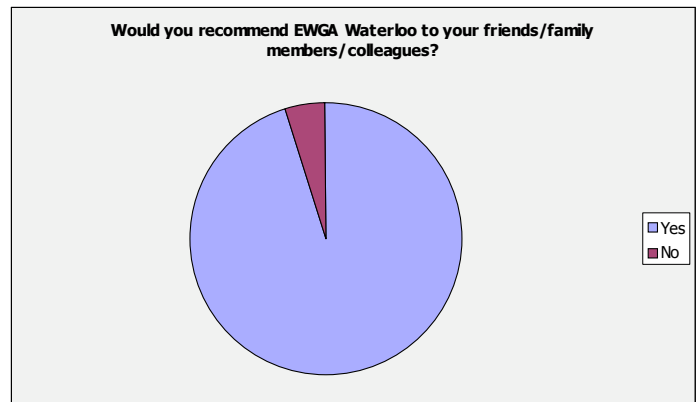

Highlights of EWGA Survey continued

What type of sponsors' services would you like to see added in 2010?					
Answer Options	First Choice	Second Choice	Third Choice	Rating Average	Response Count
Golf Stores	16	9	7	1.72	32
Golf Products/Clothes Manufacturers	17	9	5	1.61	31
Florist/Garden Centre	1	2	7	2.60	10
Grocery/Food Stores	4	3	3	1.90	10
Hobby/Fabric Stores	0	1	0	2.00	1
Clothing Stores	2	5	4	2.18	11
Recreational	8	8	10	2.08	26
Entertainment	3	12	10	2.28	25
Other (please specify)					1
answered question					51
skipped question					13